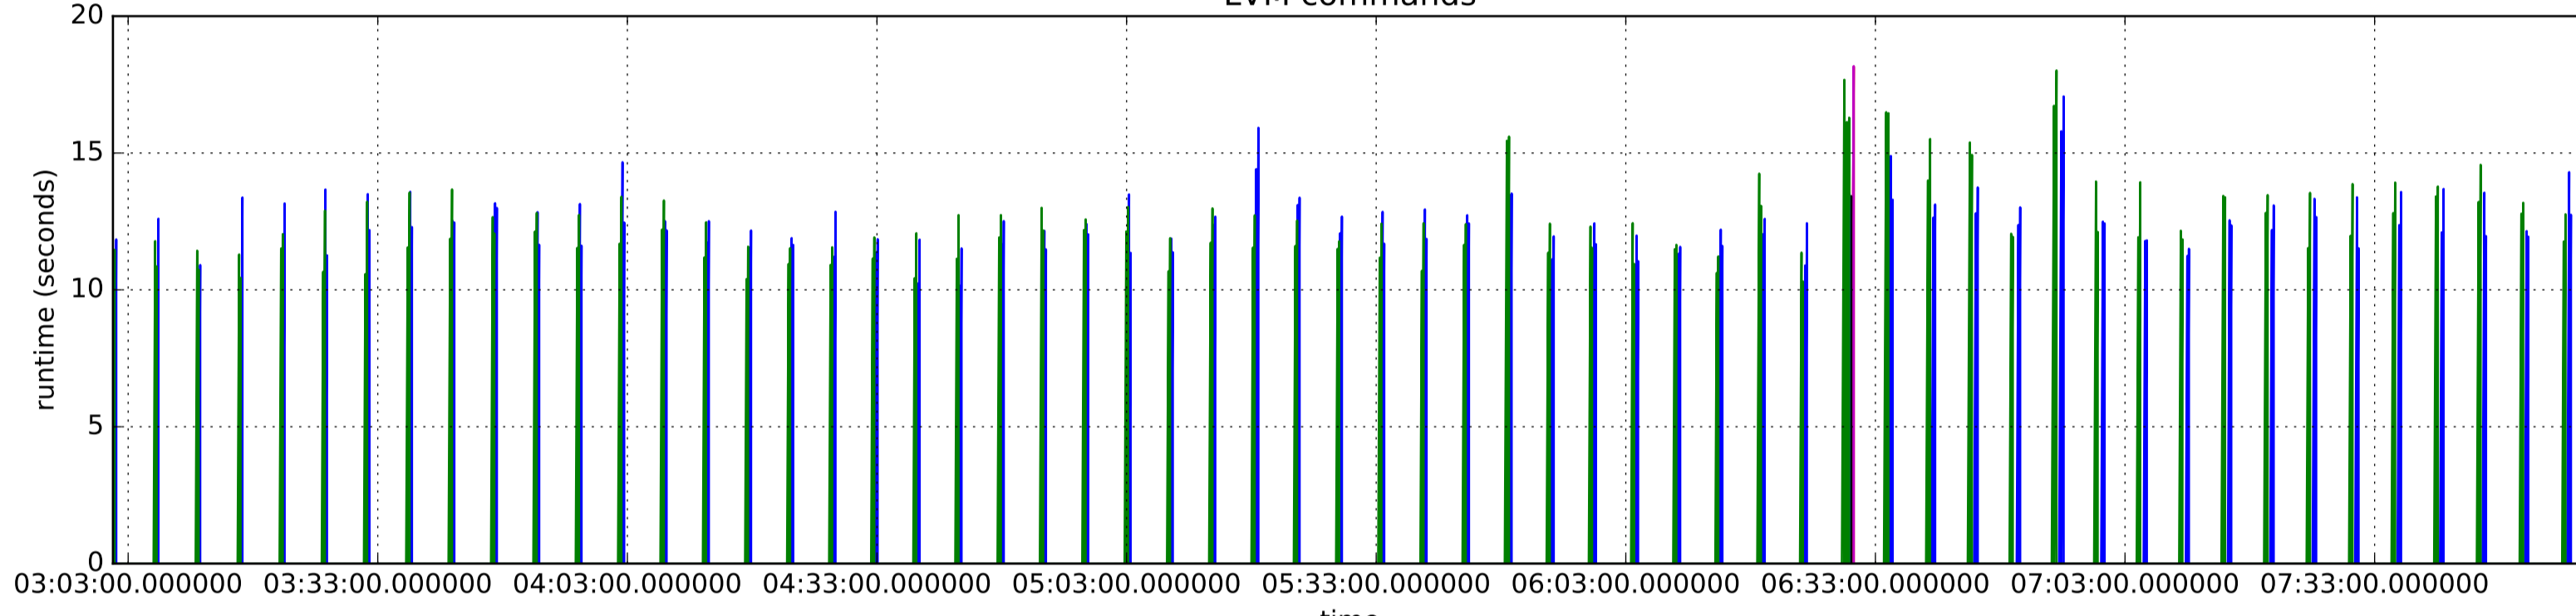

lastCheck

read delay

LVM commands

Mailbox commands

Storage domain monitor commands

disk commands