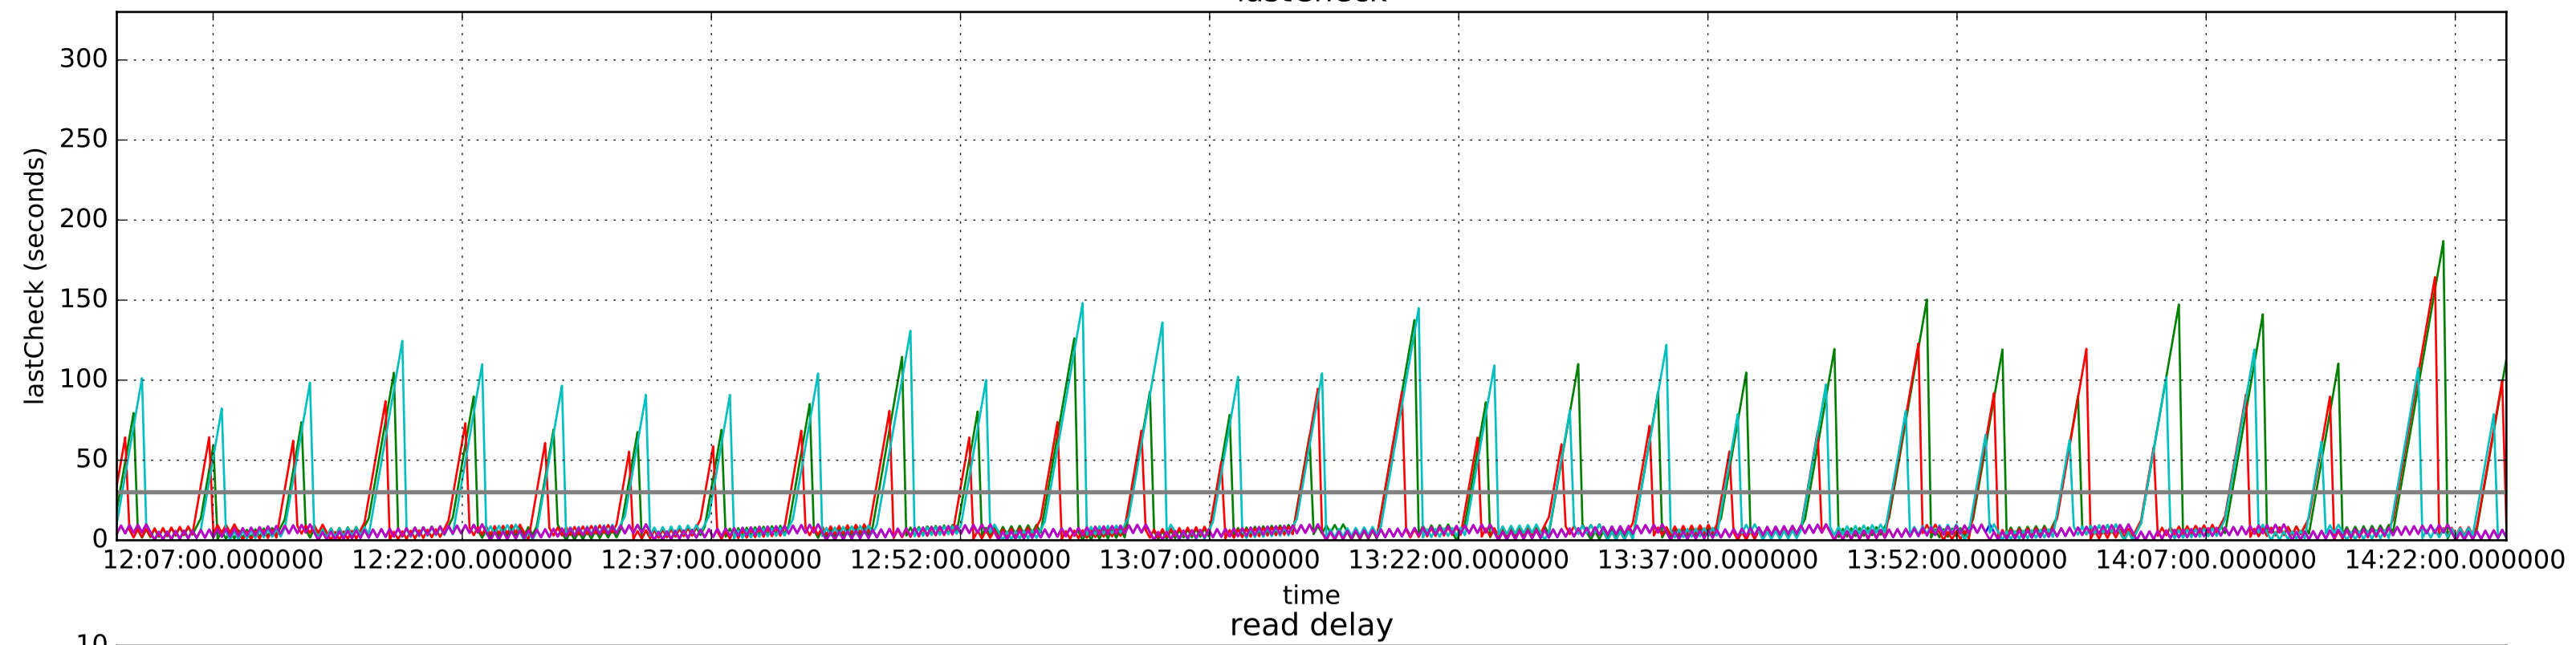

lastCheck

read delay

LVM commands

Mailbox commands

Storage domain monitor commands

disk commands