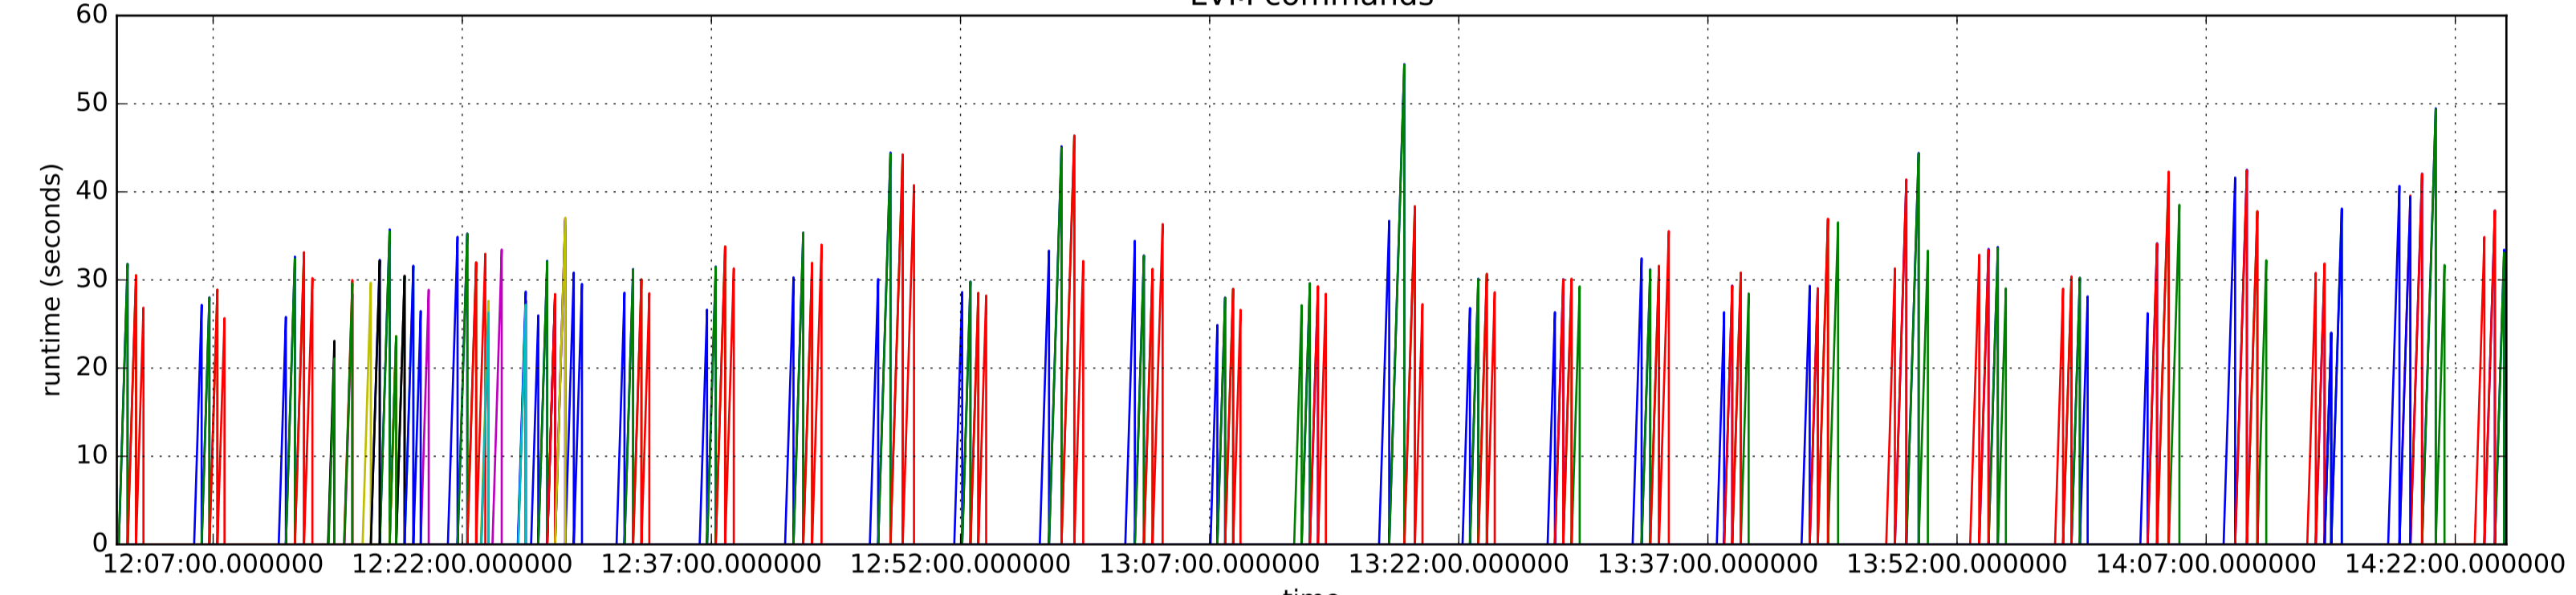

lastCheck

read delay

LVM commands

Mailbox commands

Storage domain monitor commands

disk commands