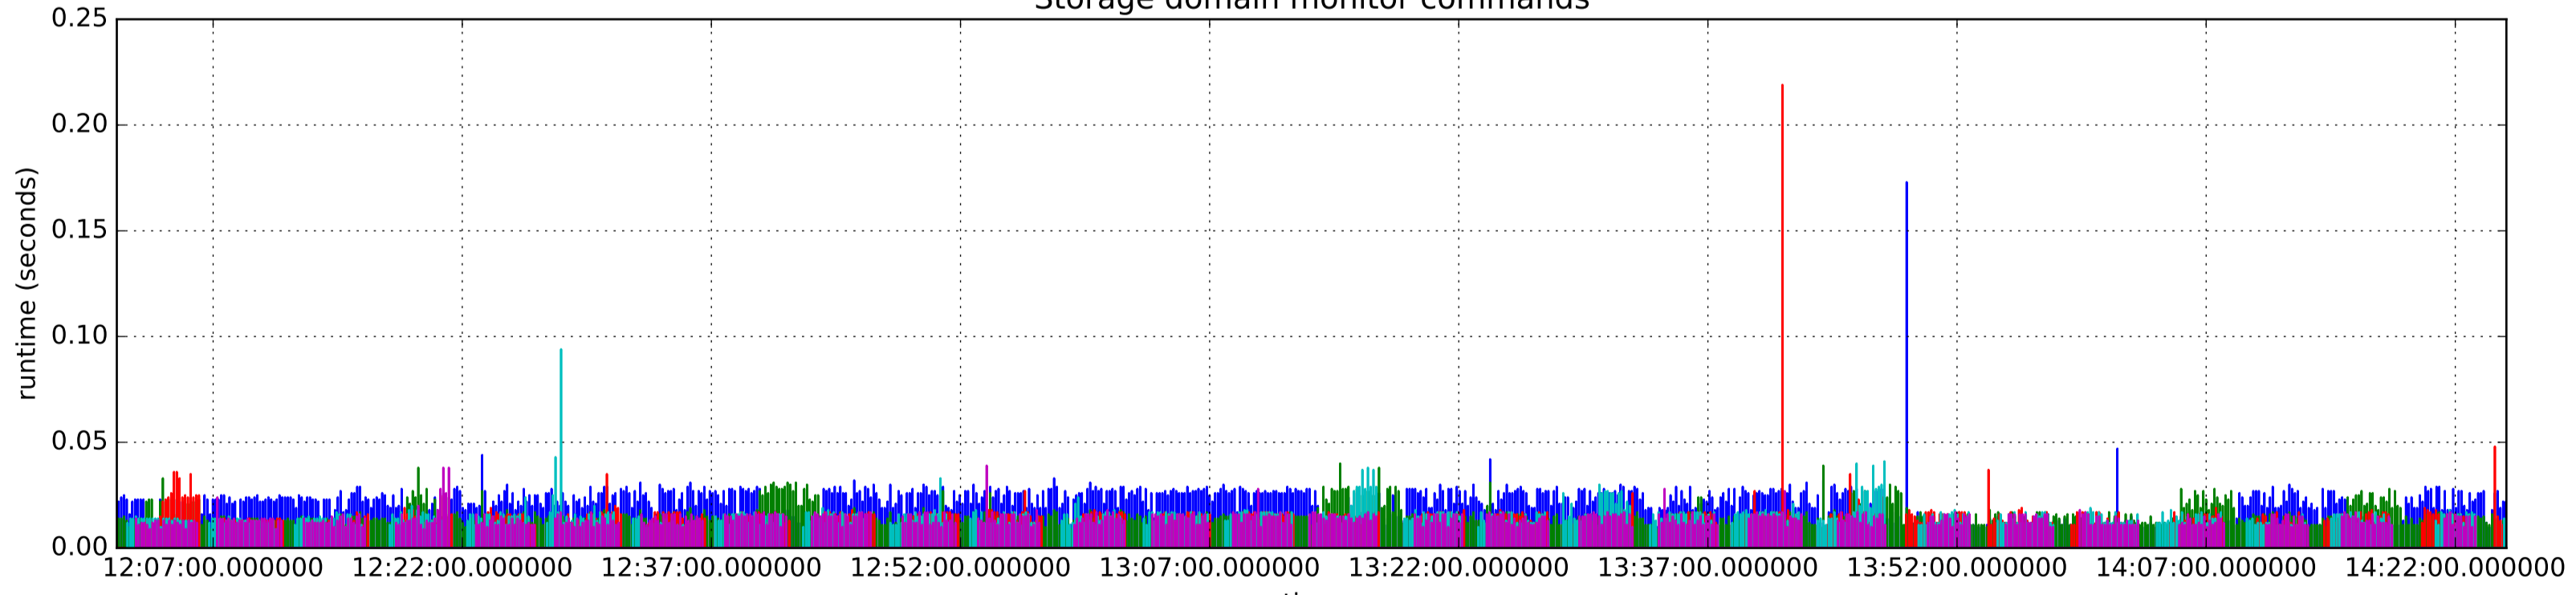

lastCheck

read delay

LVM commands

Mailbox commands

Storage domain monitor commands

disk commands